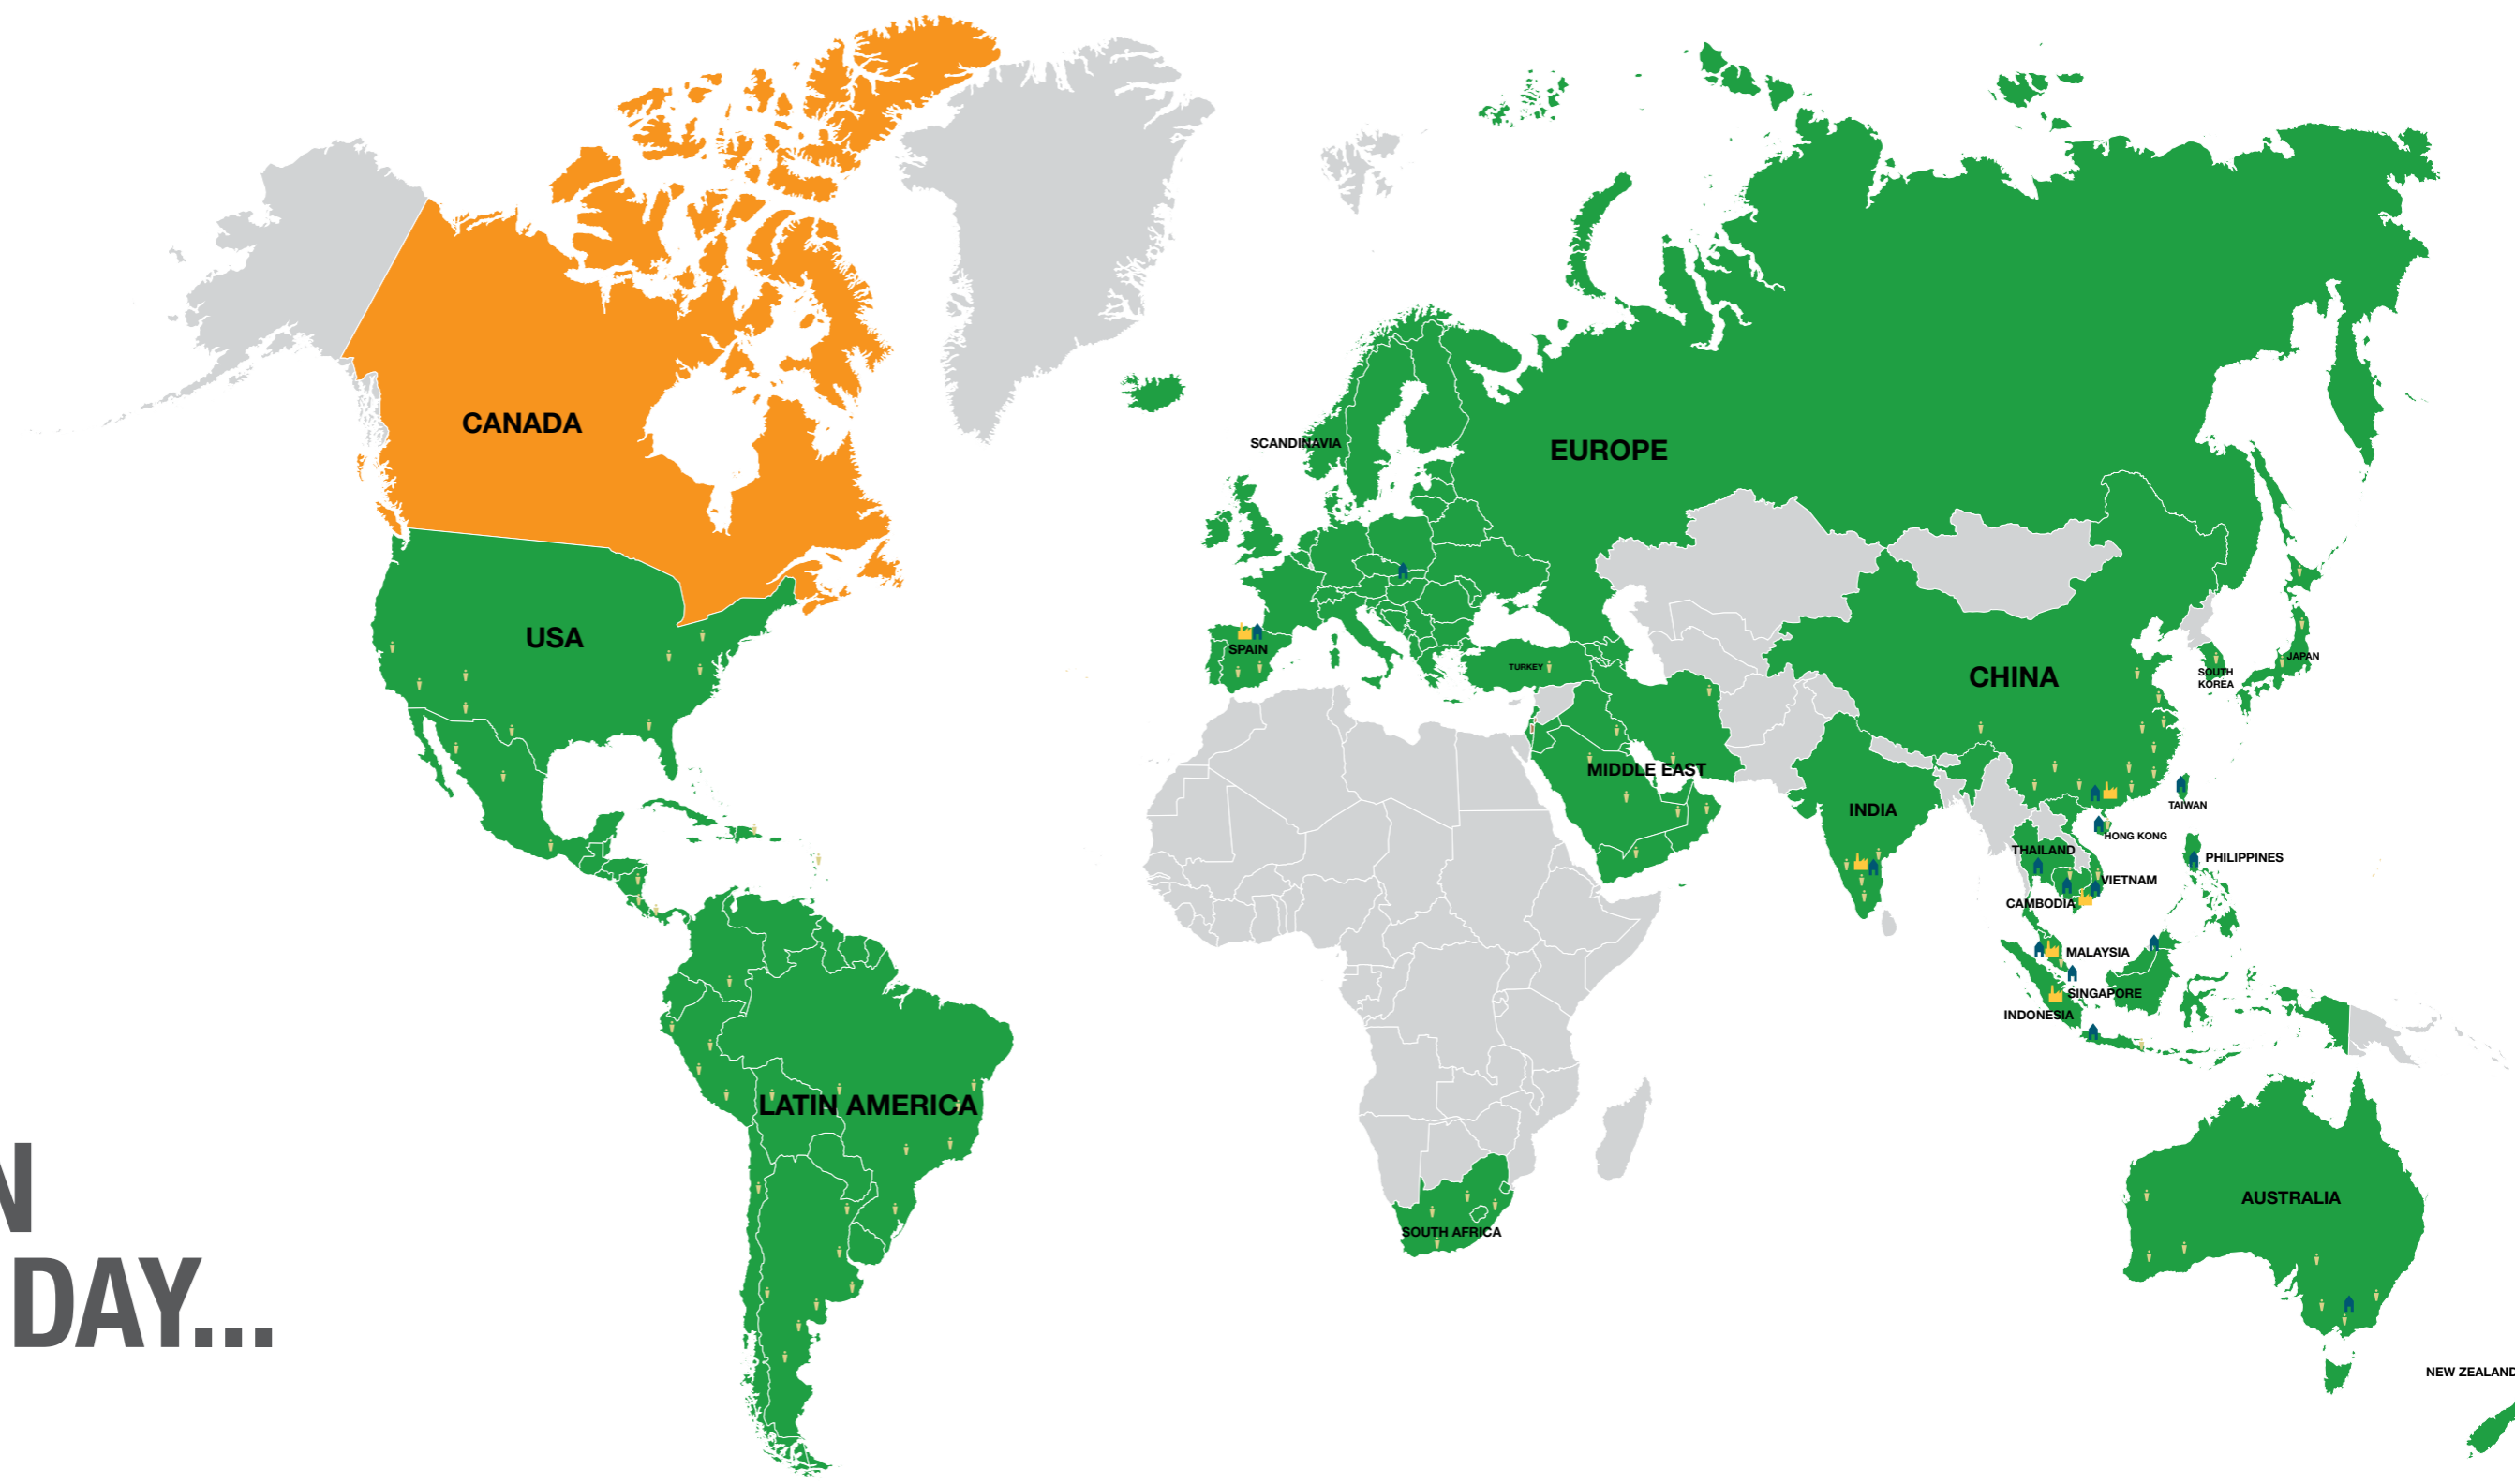

# Kian<sup>®</sup>

— *with* —

DAYDREAM  
ISLAND

2019-2020

**DAYDREAM  
ISLAND**

# REBIRTH OF A RESORT

On a tiny **remote** island off the coast of Queensland in Australia, there existed a cyclone-ravaged holiday destination named Daydream Island Resort.

So dreadfully damaged was the site, that refurbishing Daydream with new furniture seemed a nightmare to the resort owners..

# THE DILEMMA

Buying furniture directly from overseas manufacturers was cheapest, but **risky**. On the other hand, using middlemen to import, deliver and install the huge variety of furniture meant **expensive mark-ups** at every stage.

Instead of popping headache pills, the resort owners began searching for someone reliable to take on the entire process.

**THEN  
ONE DAY...**

- Customers (in over 100 countries)
- Factories (Malaysia, China, Vietnam, Indonesia & India)
- KIAN sourcing and project installation offices (Malaysia, Singapore, China, Taiwan, Hong Kong, Indonesia, Cambodia, Vietnam, Australia, Latin America, Spain, India, Thailand, New Zealand, The Philippines, Turkey, Scandinavia & Central Europe)
- Global Network, Local Service
- Partnership in progress